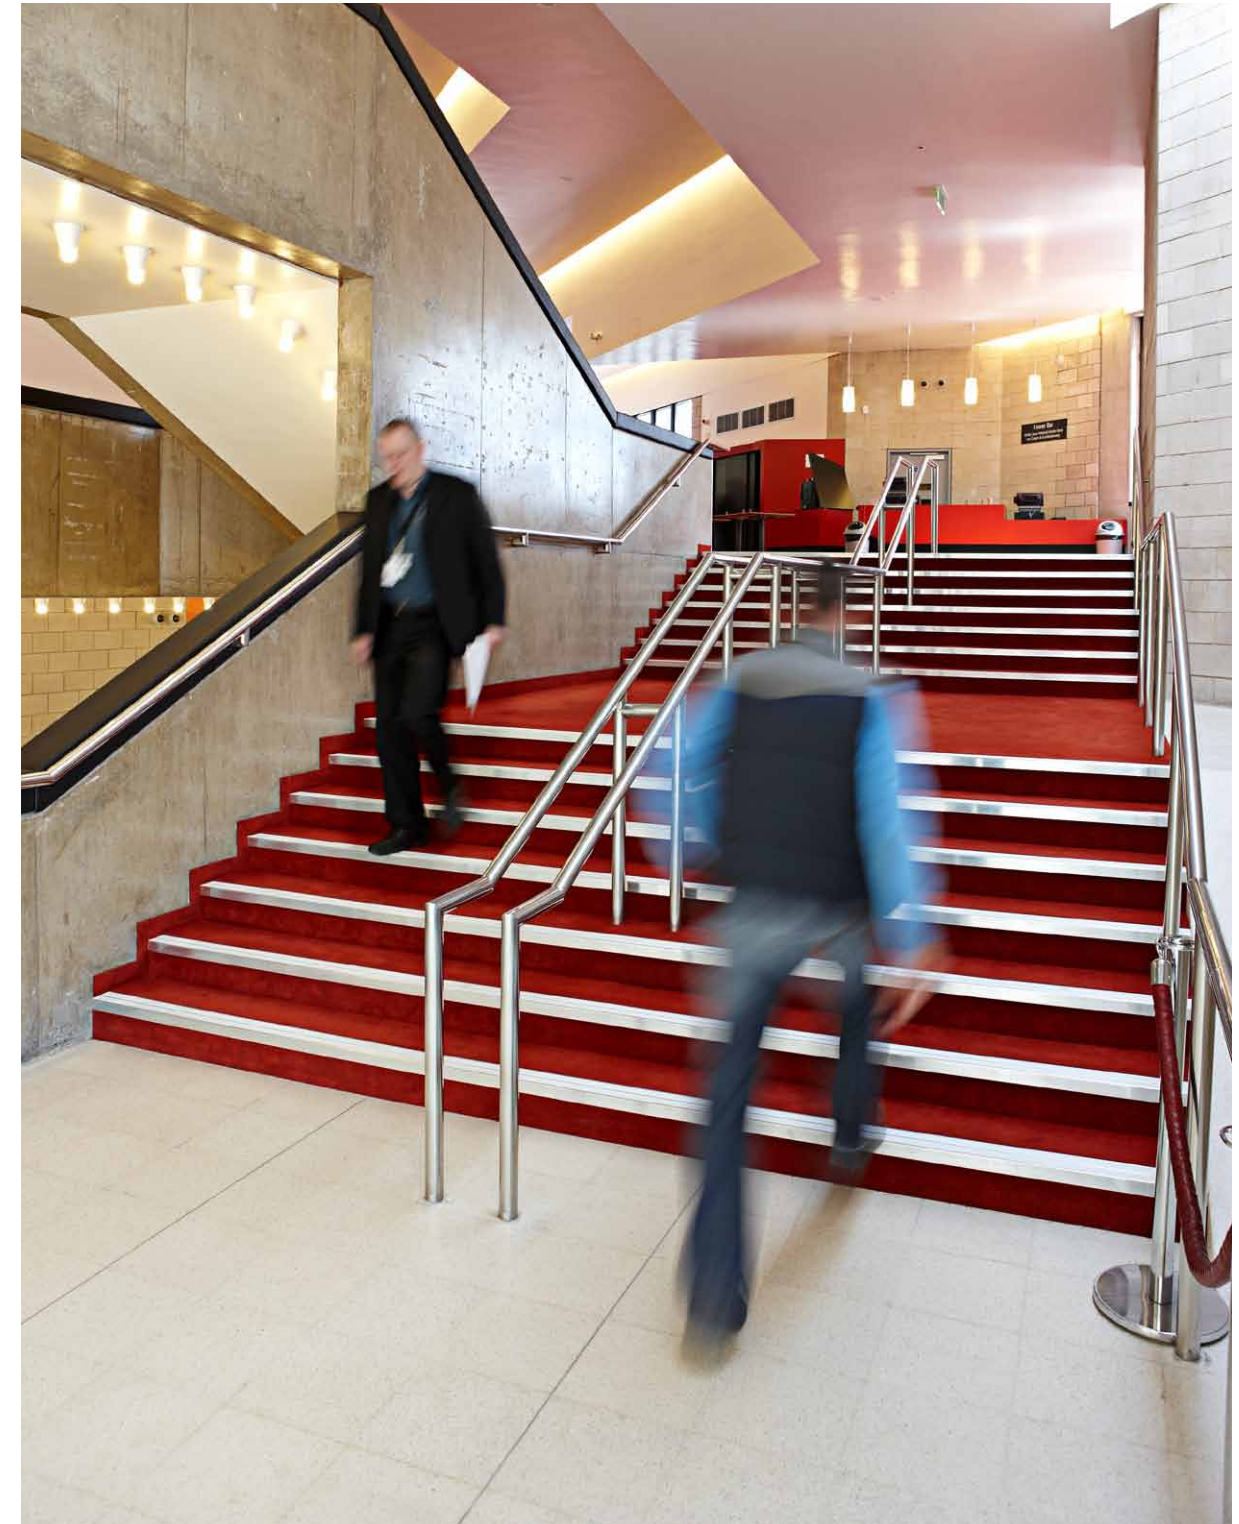

### Accessories

Project: Crucible Theatre, Sheffield

“ Gradus aluminium stair edgings have been installed at the Crucible Theatre in Sheffield, helping to create a safe and stylish environment for visitors to the renowned entertainment venue. ”

Lynette Bowden  
Marketing Manager

The stair edgings were installed on the staircases in the reception area and main auditorium, which has now been awarded Grade II listed status.

Designed to reduce the risk of trip and slip accidents on staircases, the double channel profile was used to increase the surface area of the slip-resistant material, whilst also providing a stair edging durable enough for use in heavily pedestrianised areas.

Snowdrift inserts were used to define the step edge by providing a suitable colour contrast with the carpet, in line with BS8300:2009+A1:2010 and Approved Document M of The Building Regulations 2000.

Suitable for use in interior and exterior environments and available in a choice of options, the CT range has profile designs available to accommodate most stair shapes.